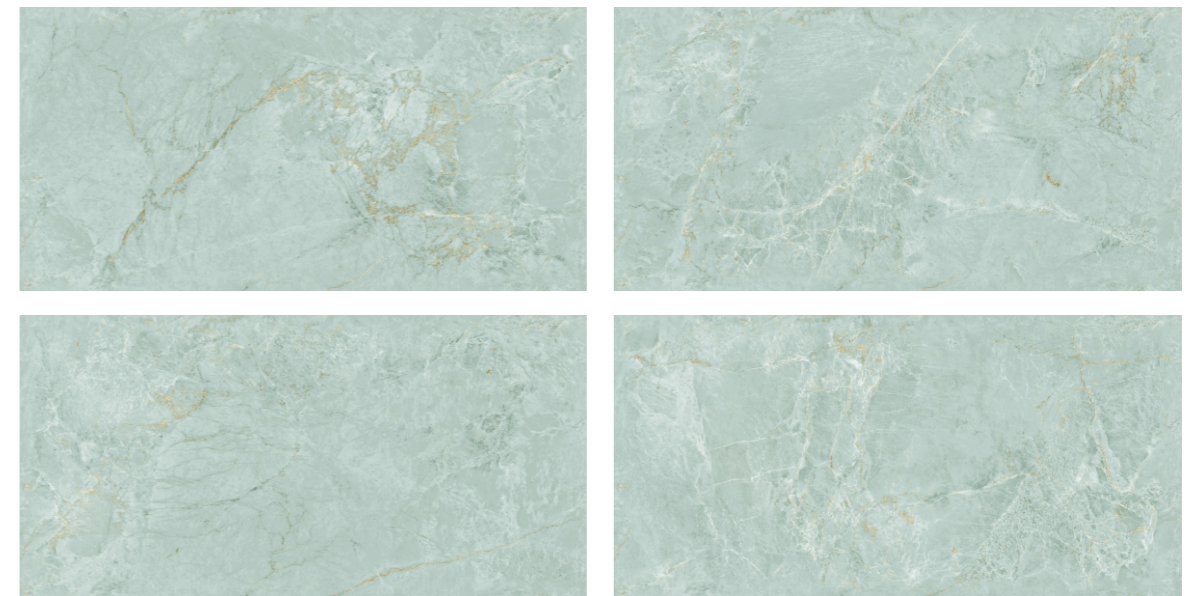

also available - 600x1200mm - Glossy | Matt
1200x1800m - Glossy

VENZO AQUA ENDLESS

VENZO AQUA ENDLESS

Tap To Explore
Random Faces | 3D | 360 | Live Video

Random
08

600x
1200mm

Surface
Lapato + Carving