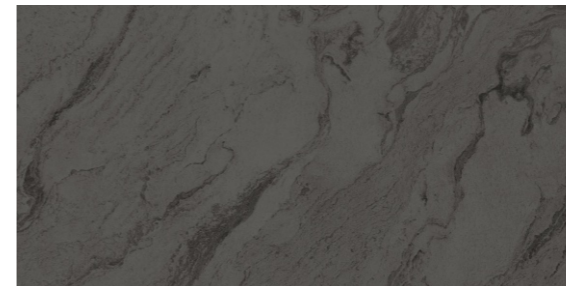

ENGLAND WHITE

Tap To Explore
Random Faces | 3D | 360 | Live Video

Random
07

600x
1200mm

Surface
Lapato + Carving

SPARKLING
COLLECTION

ITACA[®]
an italian live

ENGLAND BLACK