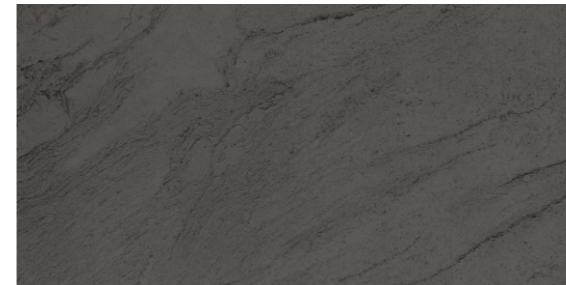

ENGLAND WHITE

Tap To Explore
Random Faces | 3D | 360 | Live Video

Random
07

600x
1200mm

Surface
Lapato + Carving

SPARKLING
COLLECTION

ITACA[®]
an italian live

ENGLAND BLACK