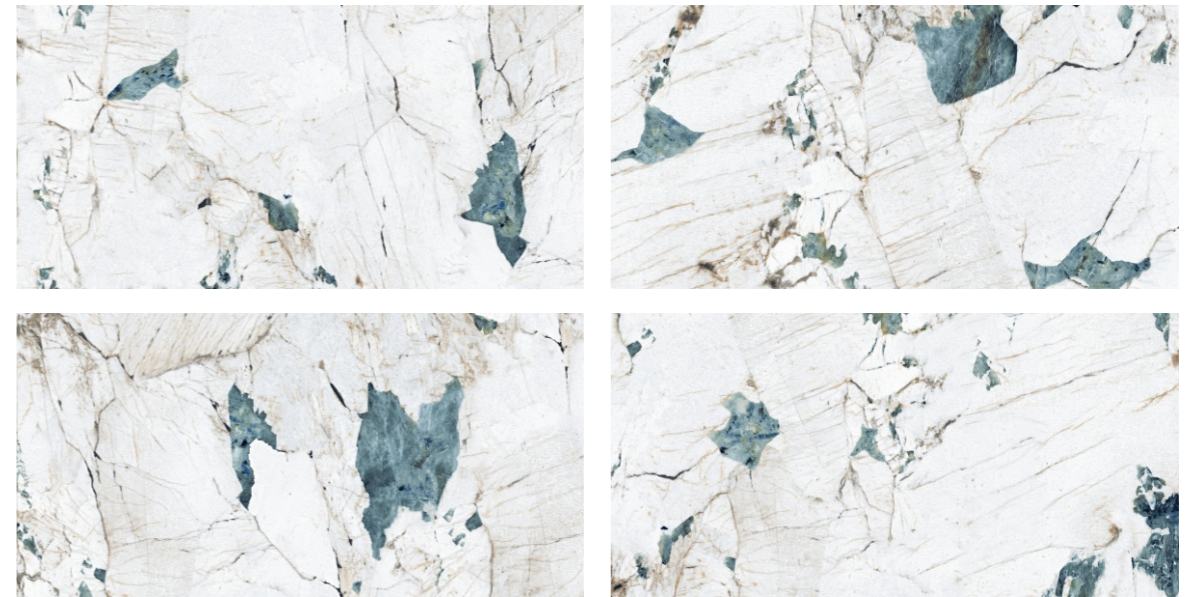

*Wonderful
innovations*

With a texture that exudes durability, this surface instils a sense of longevity in your space, capable of revealing royalness as well as a sense of sureness about the surface.

Lapato + Carving
Surface
600x1200mm