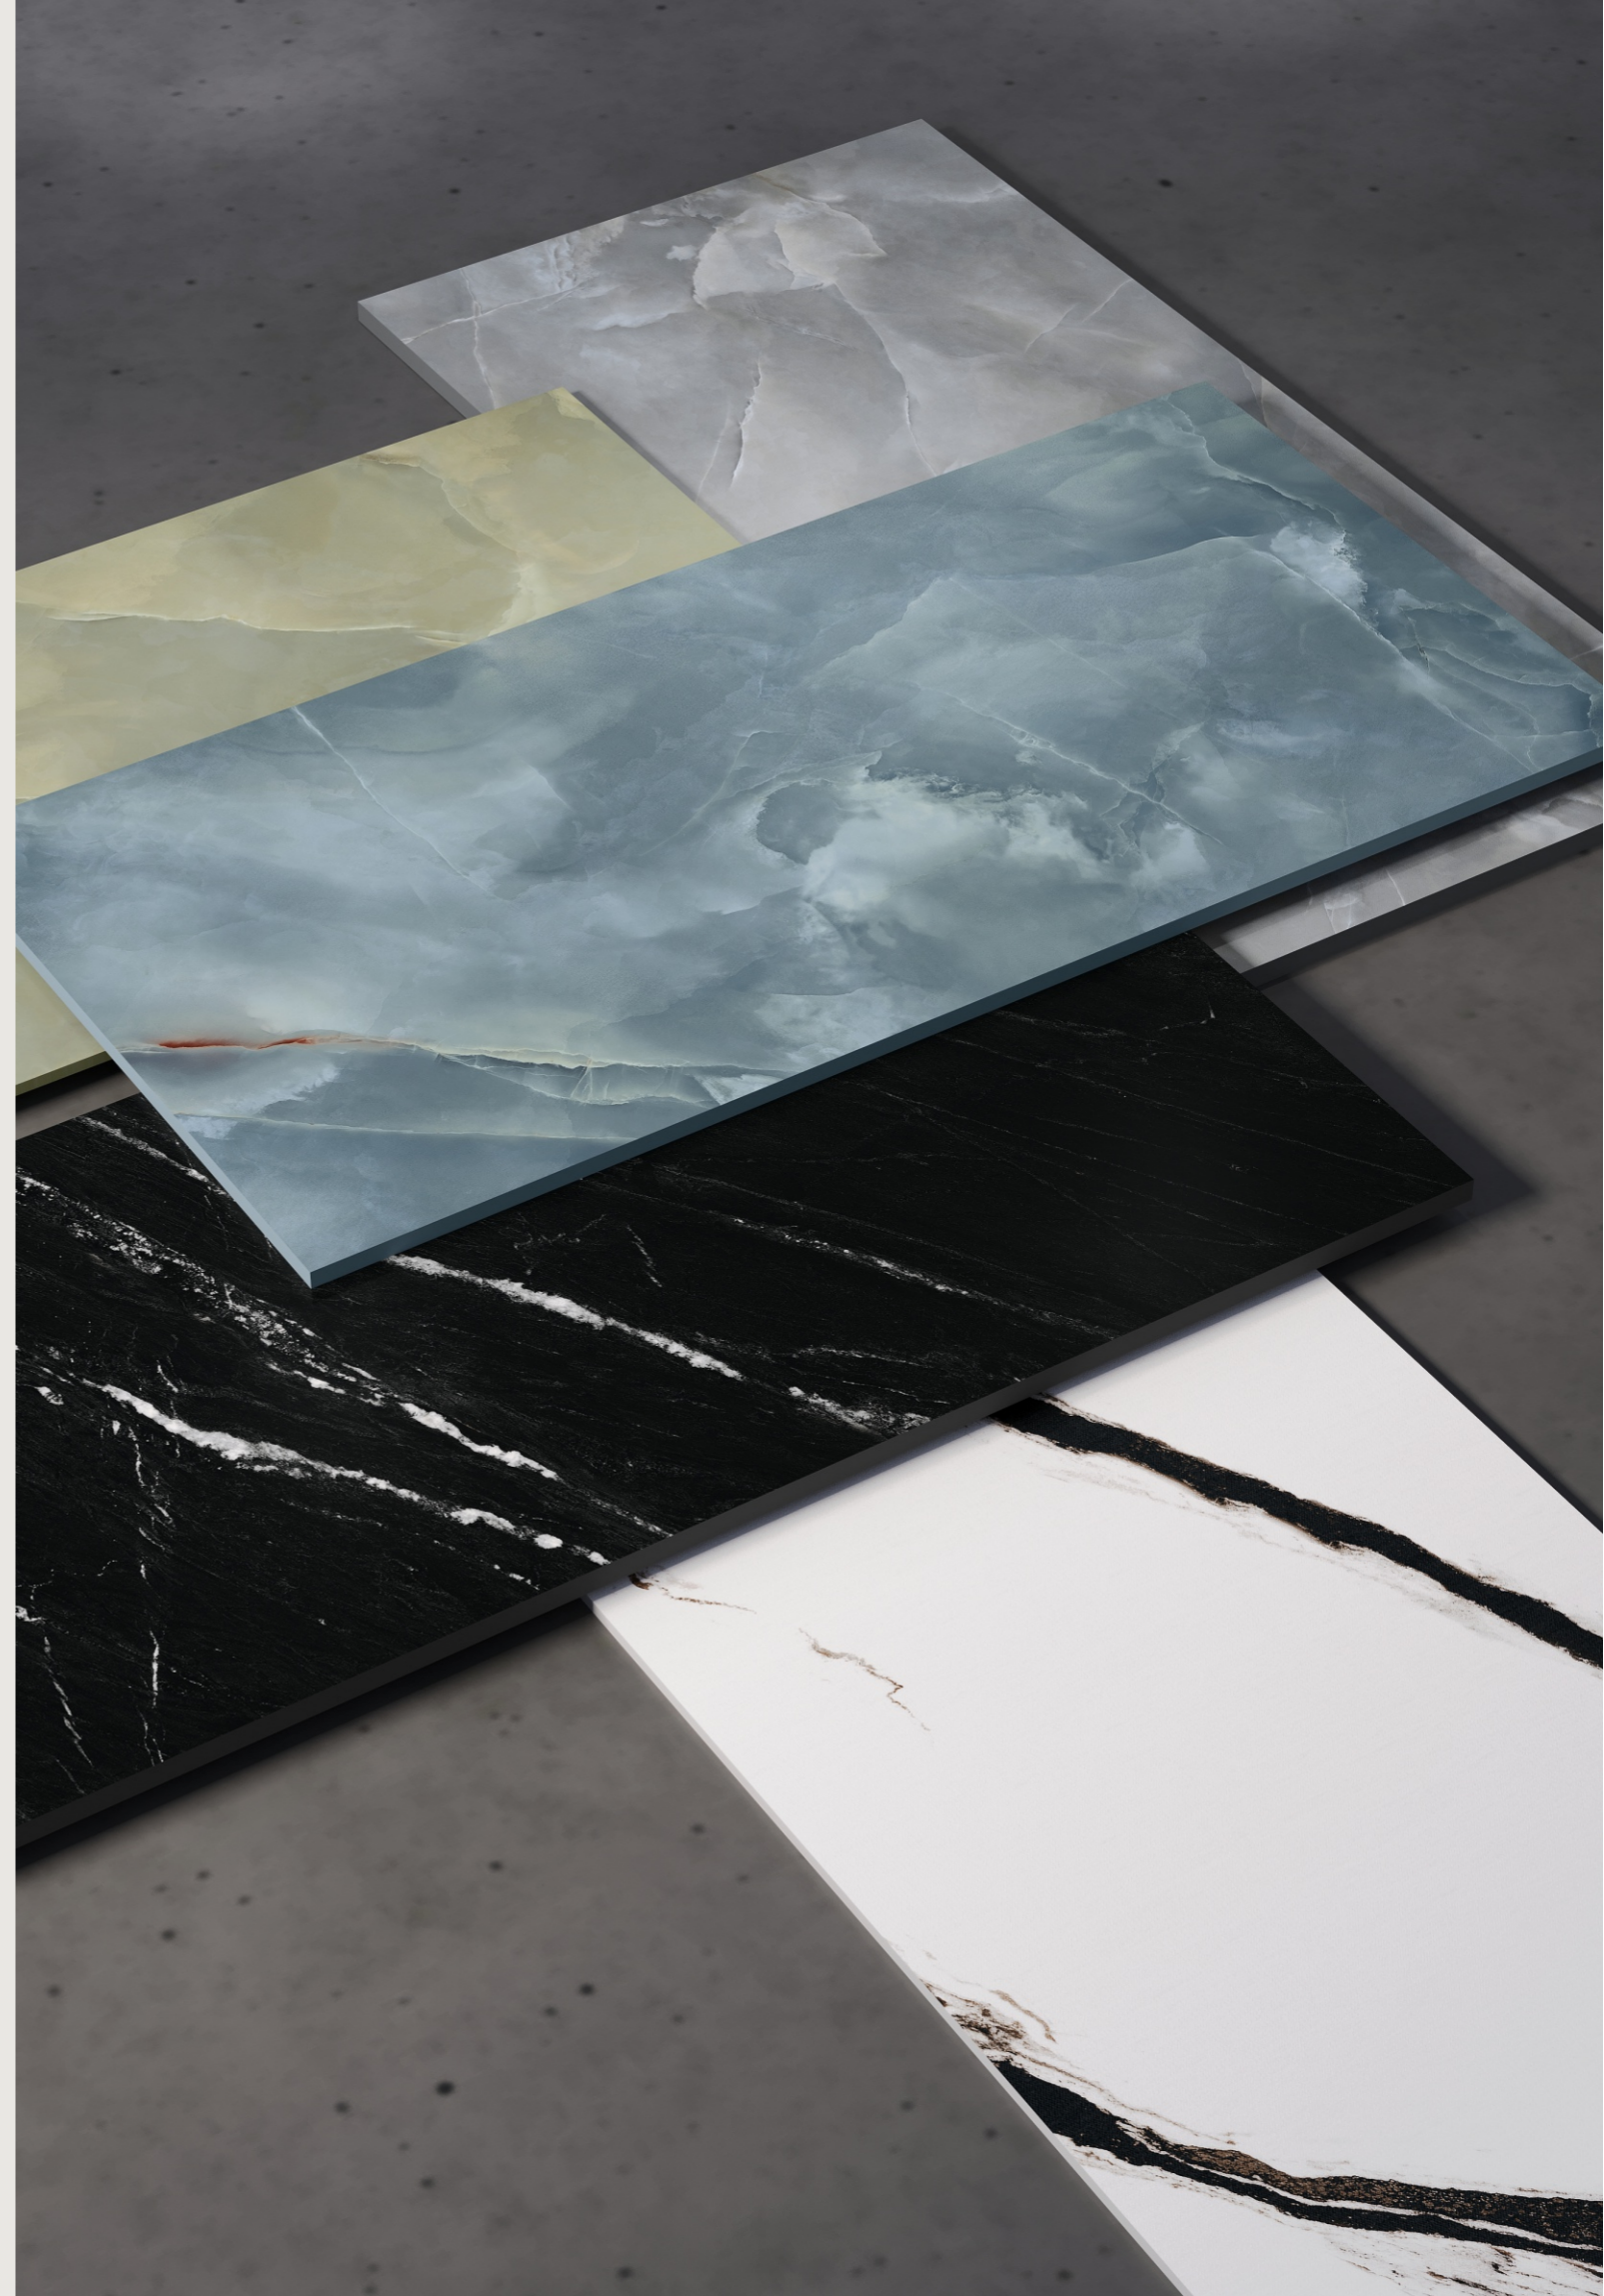

Spectacular
Refined

Our Tech Matt Surface tiles feature rich dark tones with realistic natural beauty. The premium matte finish adds a modern, elegant, and timeless look to every space.

Tech Matt
Surface
600x1200mm