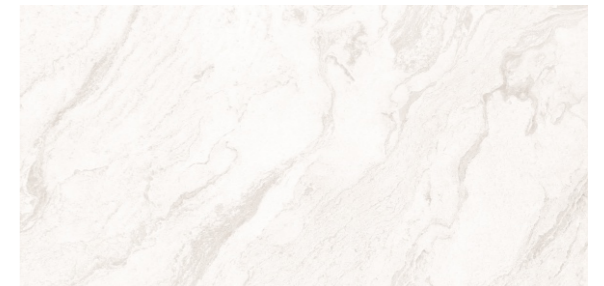

also available - 600x1200mm - High Glossy | Carving

CRACK STONE AQUA

CRACK STONE AQUA

Tap To Explore
Random Faces | 3D | 360 | Live Video

Random
04

600x
1200mm

Surface
Lapato + Carving

ENGLAND WHITE