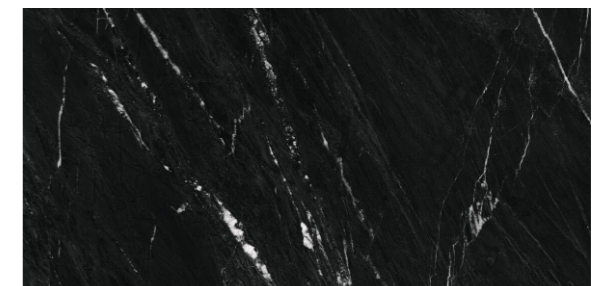

MARINE BLACK

MARINE BLACK

Random
08

600x
1200mm

Surface
Tech Matt