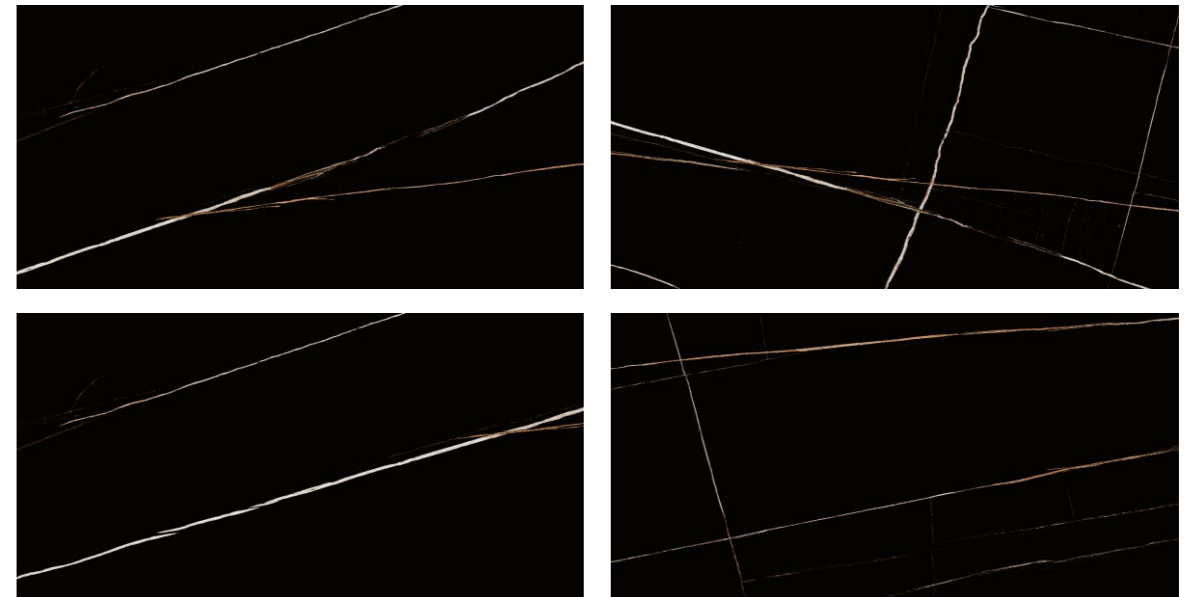

ATLAS BLACK

ATLAS BLACK

Random
08

600x
1200mm

Surface
Tech Matt