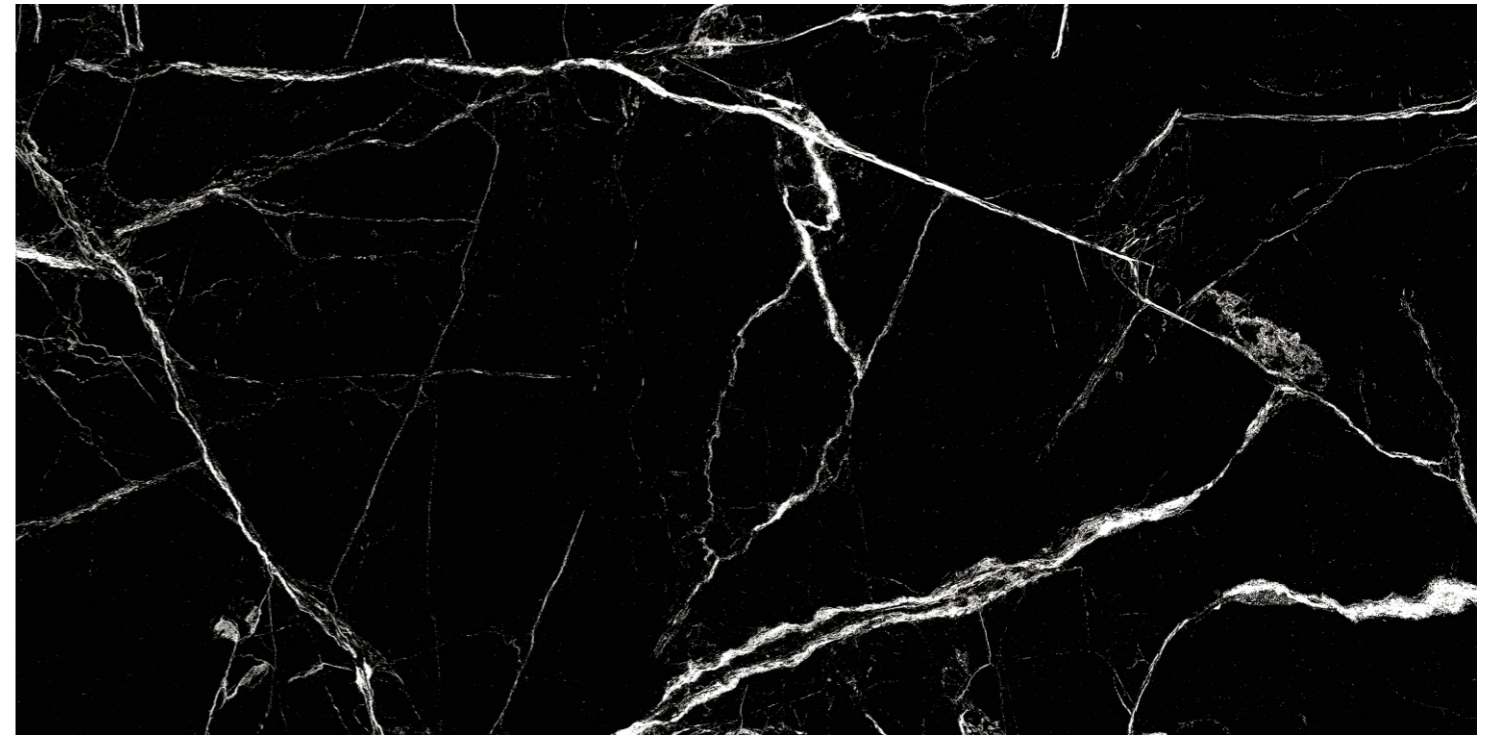

Random
12

600x
1200mm

Surface
Tech Matt

FABULA
COLLECTION

ITACA®
an italian live

NERO MARQUINA

NERO MARQUINA

Random
08