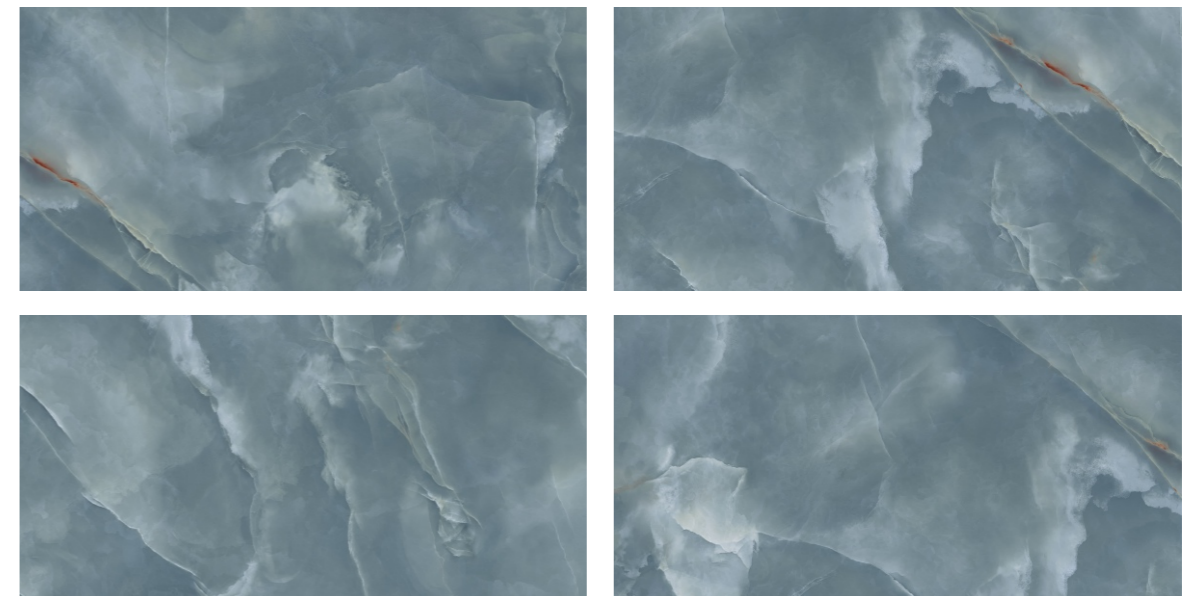

JENNIFER AQUA

Random
12

600x
1200mm

Surface
Tech Matt