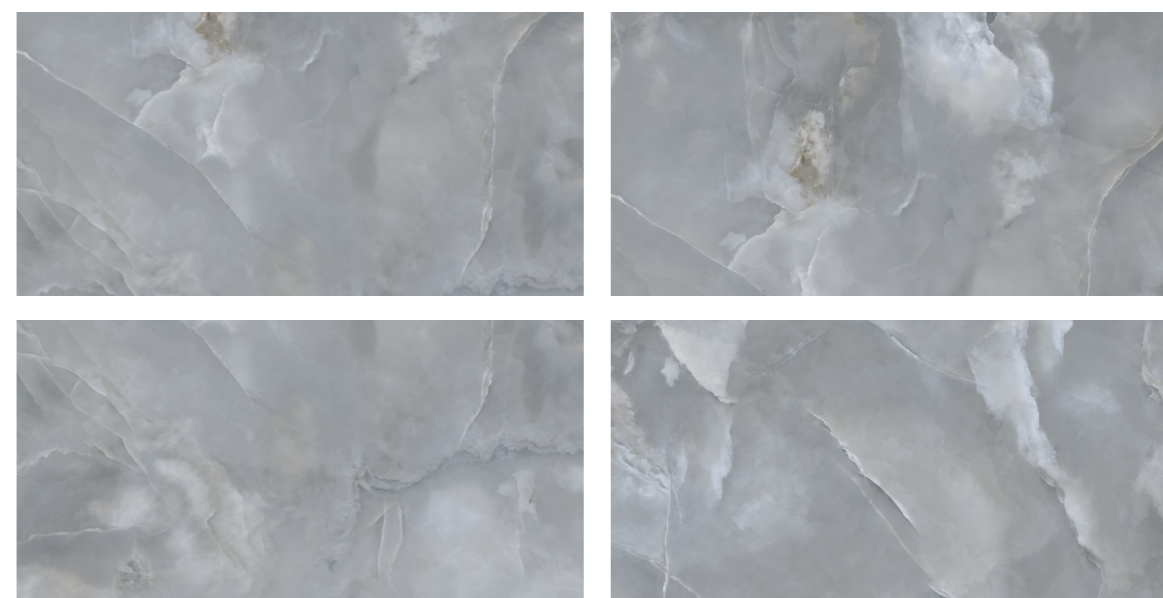

JENNIFER OLIVE

Random
12

600x
1200mm

Surface
Tech Matt

FABULA
COLLECTION

ITACA[®]
an italian live

JENNIFER GREY

JENNIFER GREY