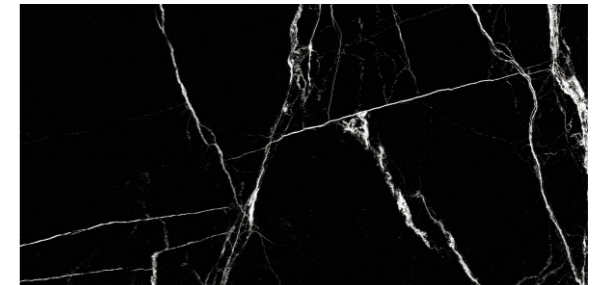

Random
12

600x
1200mm

Surface
Tech Matt

FABULA
COLLECTION

ITACA®
an italian live

NERO MARQUINA

NERO MARQUINA

Random
08