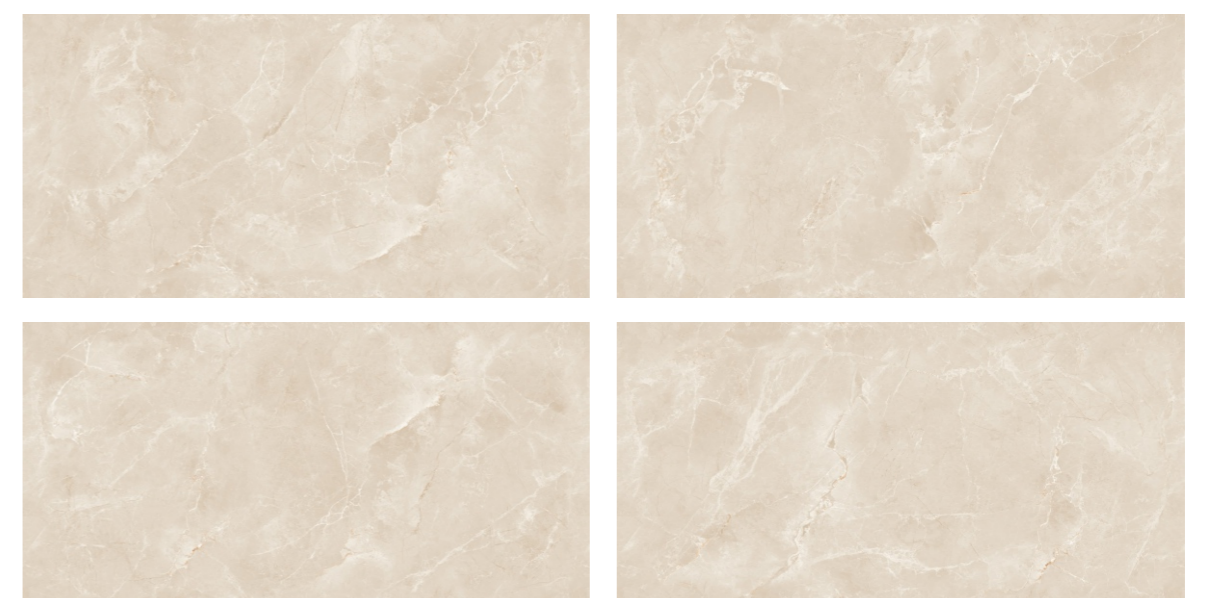

ENGLAND BLACK

Tap To Explore
Random Faces | 3D | 360 | Live Video

Random
07

600x
1200mm

Surface
Lapato + Carving

SPARKLING
COLLECTION

ITACA[®]
an italian live

also available - 600x1200mm - Glossy | DG Velvet, 800x1600mm - Glossy
1200x1800mm - Glossy | Marble Touch, 1200x2400mm - Glossy