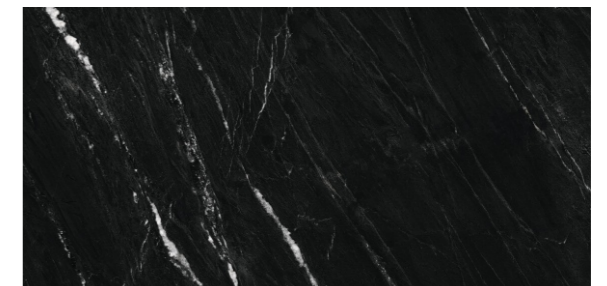

MARINE BLACK

MARINE BLACK

Random
08

600x
1200mm

Surface
Tech Matt