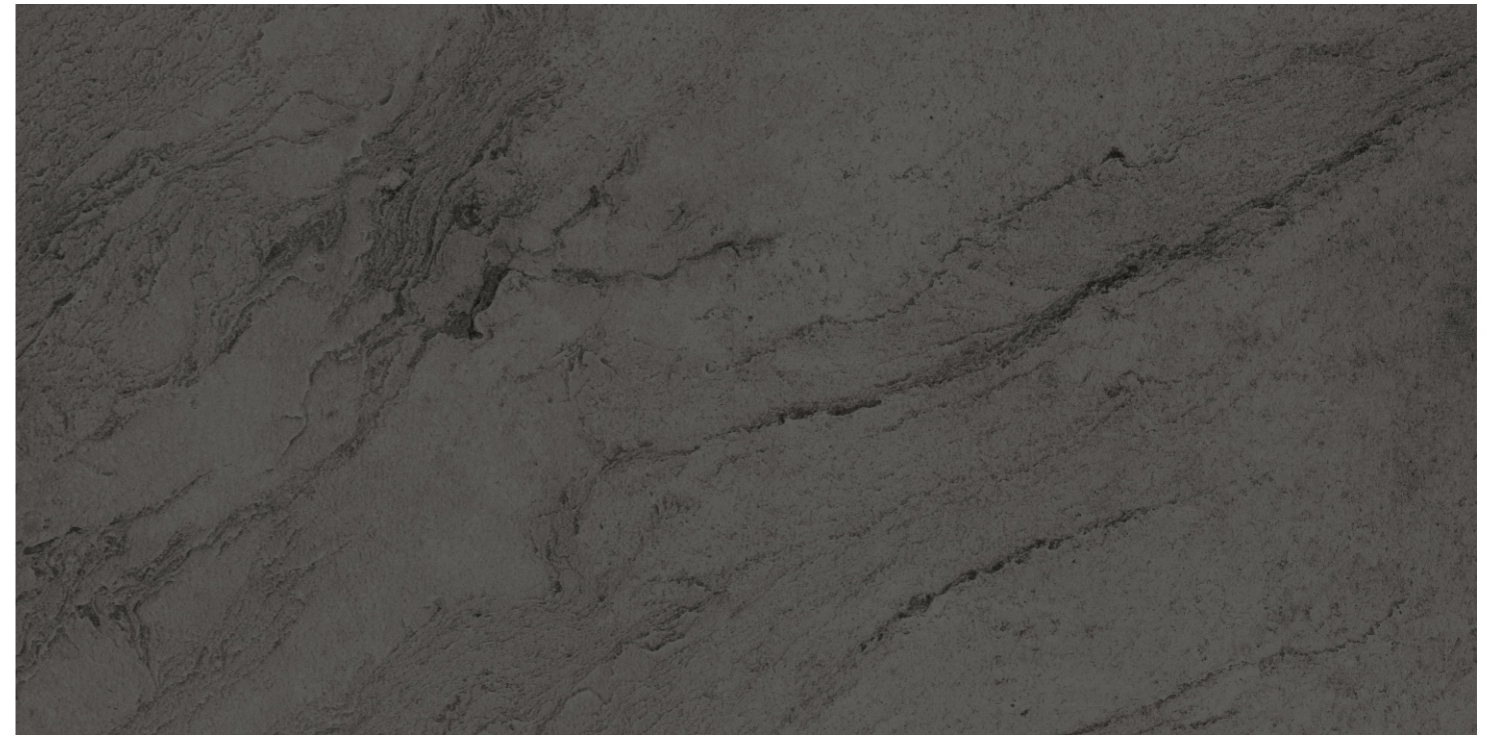

ENGLAND WHITE

Tap To Explore
Random Faces | 3D | 360 | Live Video

Random
07

600x
1200mm

Surface
Lapato + Carving

SPARKLING
COLLECTION

ITACA[®]
an italian live

ENGLAND BLACK