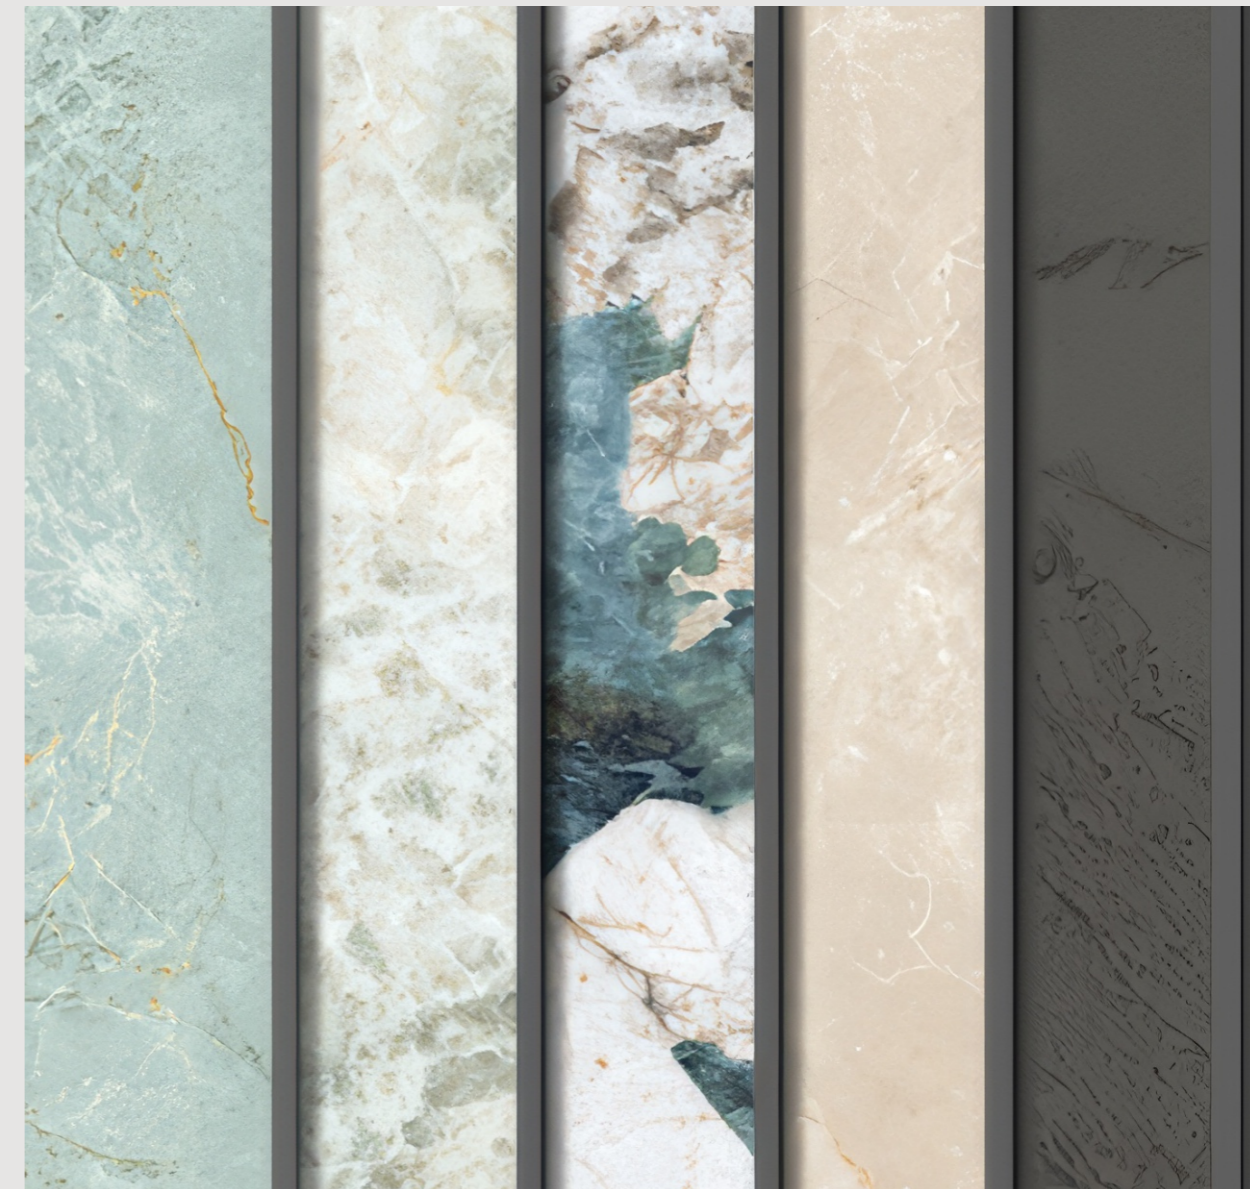

all in one for
every Space!

600x
1200mm

SPARKLING
collection

GLAMOUR
collection

FABULA
collection

Thickness:

9mm

**Technical
Advantages**

www.itaca.in

Stain
Resistant

Abrasion
Resistant

Anti
Slip

Impact
Resistant

Fire
Resistant

Shock
Resistant

Frost
Resistant

Scratch
Resistant