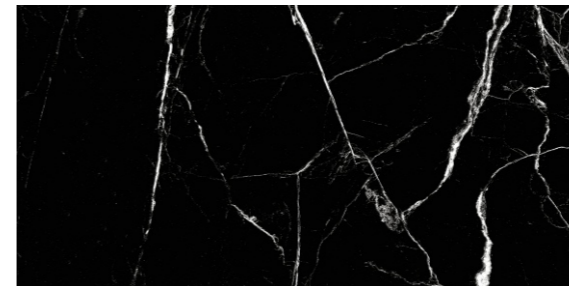

Random
12

600x
1200mm

Surface
Tech Matt

FABULA
COLLECTION

ITACA®
an italian live

NERO MARQUINA

NERO MARQUINA

Random
08