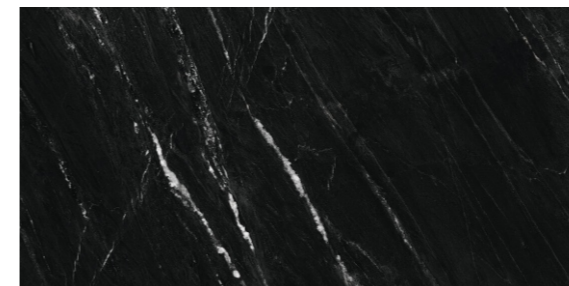

MARINE BLACK

MARINE BLACK

Random
08

600x
1200mm

Surface
Tech Matt