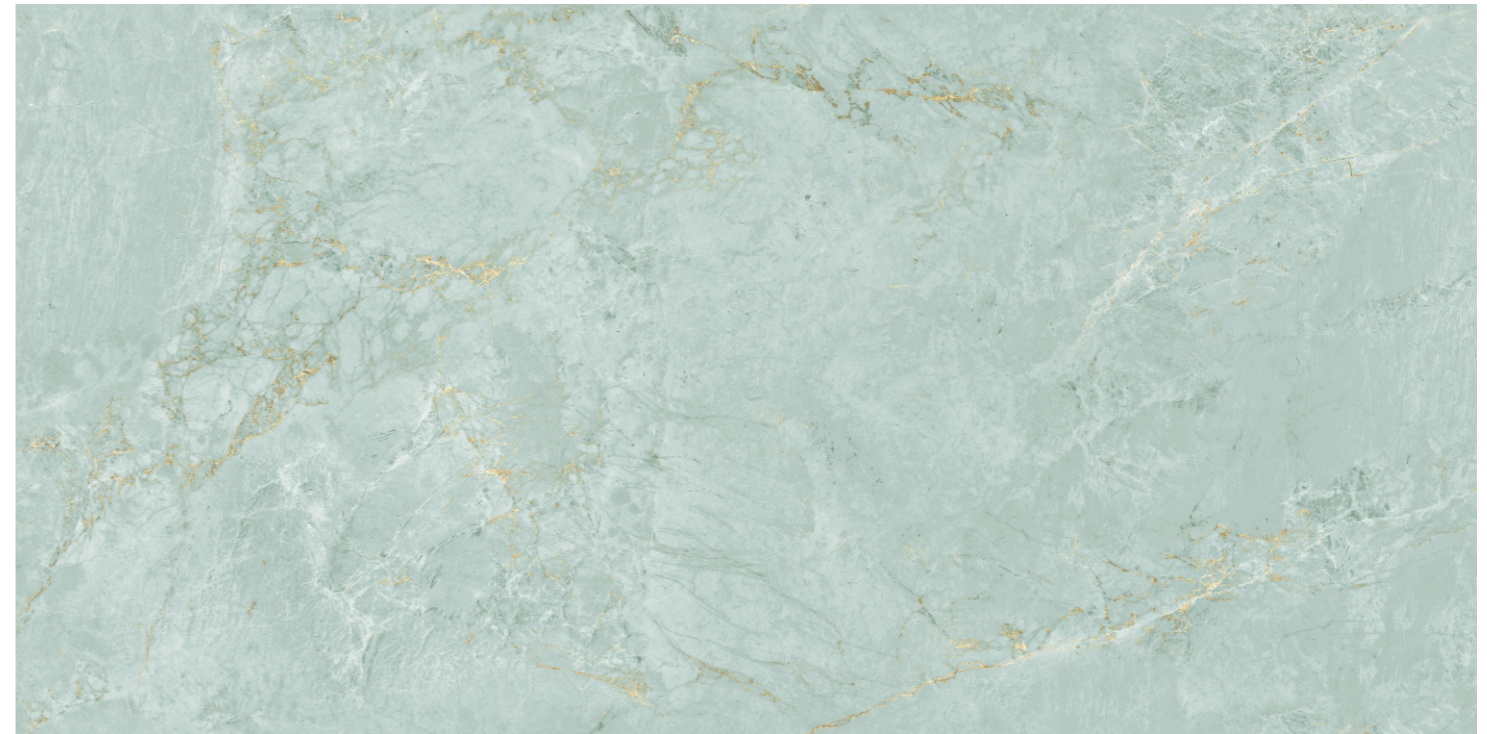

also available - 600x1200mm - Glossy | Matt
1200x1800m - Glossy

VENZO AQUA ENDLESS

VENZO AQUA ENDLESS

Tap To Explore
Random Faces | 3D | 360 | Live Video

Random
08

600x
1200mm

Surface
Lapato + Carving