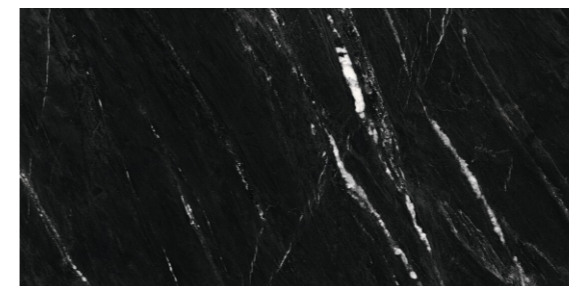

MARINE BLACK

MARINE BLACK

Random
08

600x
1200mm

Surface
Tech Matt