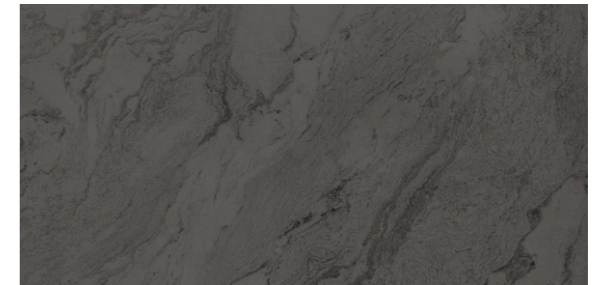

ENGLAND WHITE

Tap To Explore
Random Faces | 3D | 360 | Live Video

Random
07

600x
1200mm

Surface
Lapato + Carving

SPARKLING
COLLECTION

ITACA[®]
an italian live

ENGLAND BLACK