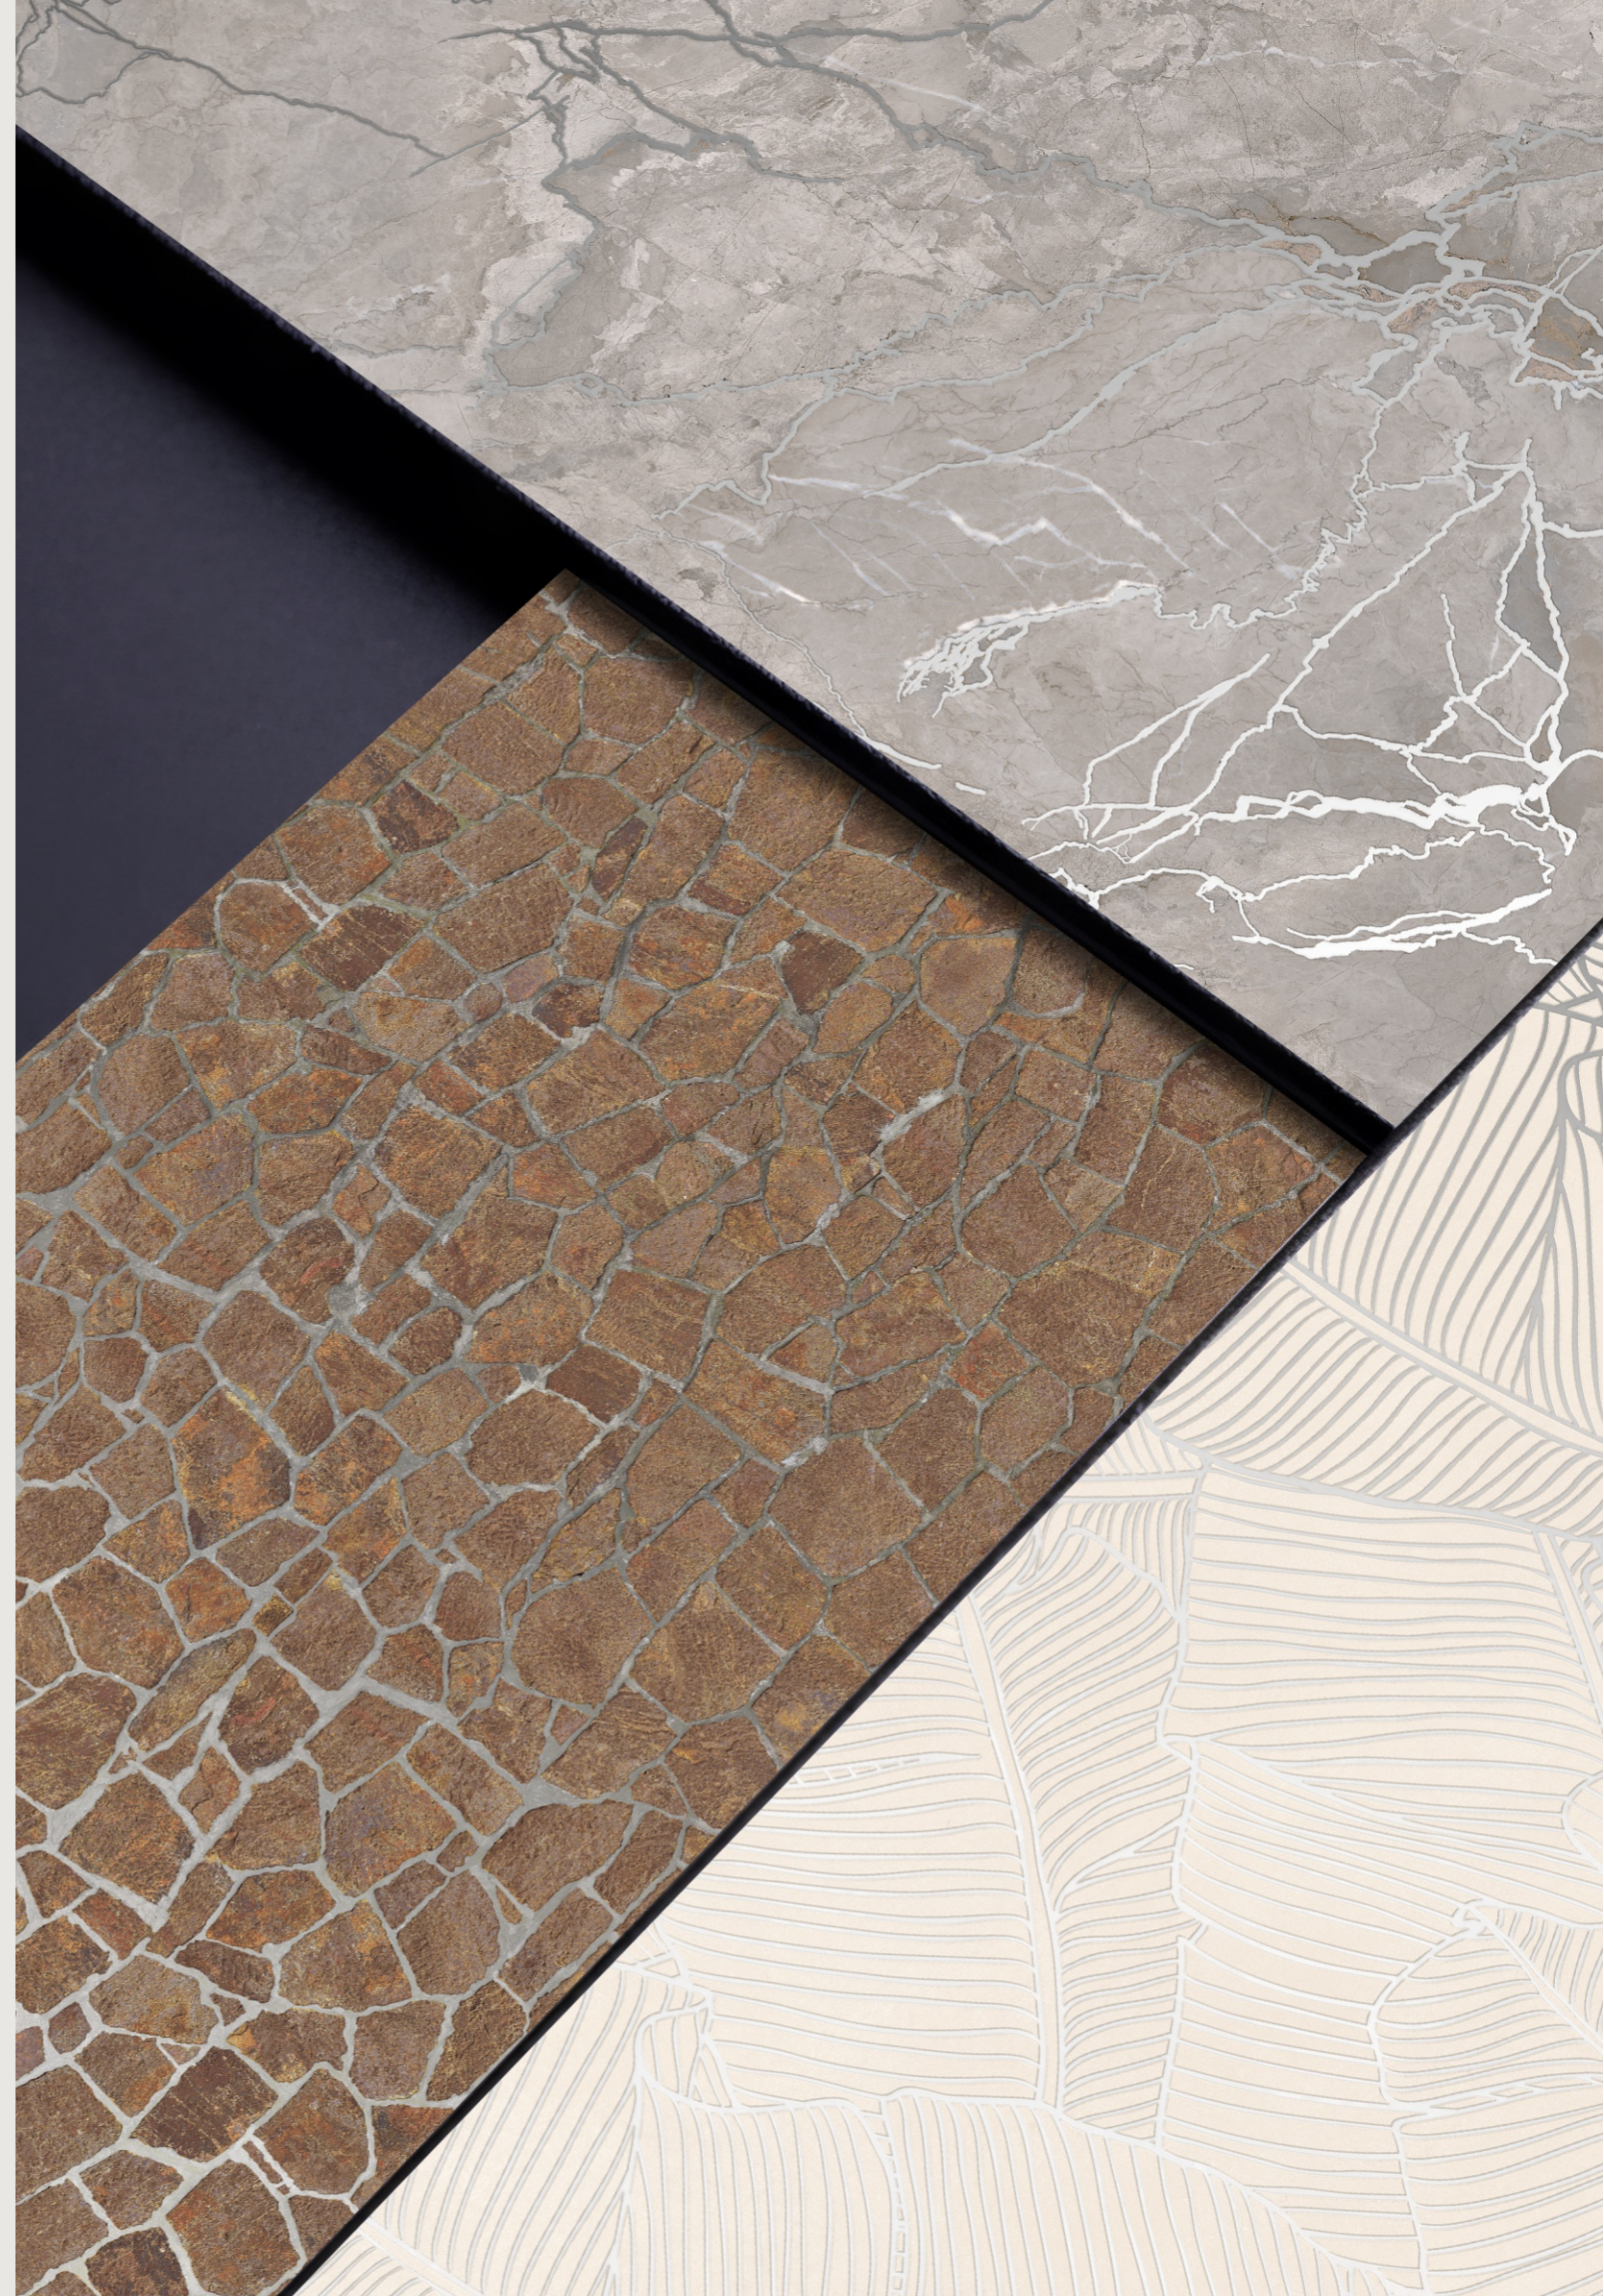

GLAMOUR
COLLECTION

Breathtaking
charming

With a texture that exudes durability, this surface instils a sense of longevity in your space, capable of revealing royalness as well as a sense of sureness about the surface.

Glue
Surface
600x1200mm