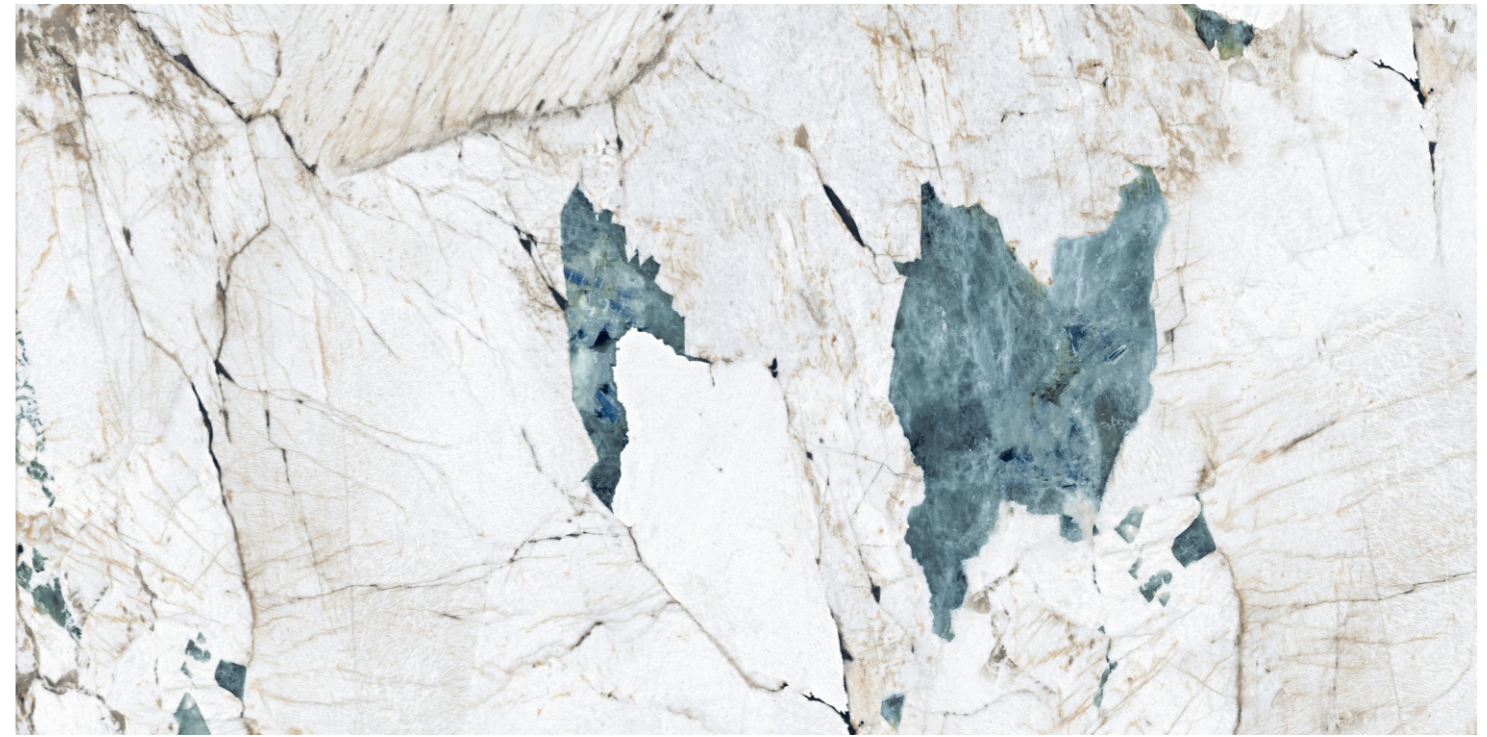

*Wonderful
innovations*

With a texture that exudes durability, this surface instils a sense of longevity in your space, capable of revealing royalness as well as a sense of sureness about the surface.

Lapato + Carving
Surface
600x1200mm