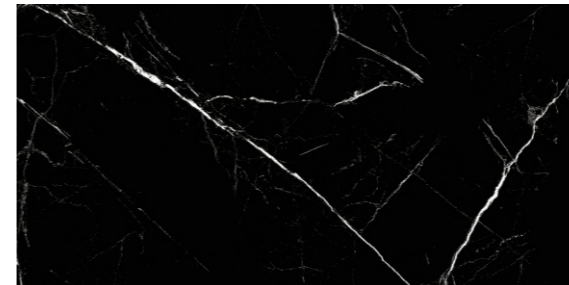

Random
12

600x
1200mm

Surface
Tech Matt

FABULA
COLLECTION

ITACA®
an italian live

NERO MARQUINA

NERO MARQUINA

Random
08