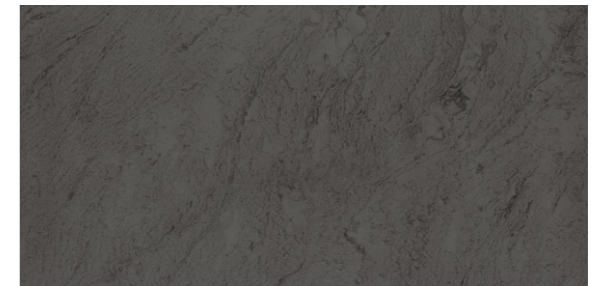

ENGLAND WHITE

Tap To Explore
Random Faces | 3D | 360 | Live Video

Random
07

600x
1200mm

Surface
Lapato + Carving

SPARKLING
COLLECTION

ITACA[®]
an italian live

ENGLAND BLACK