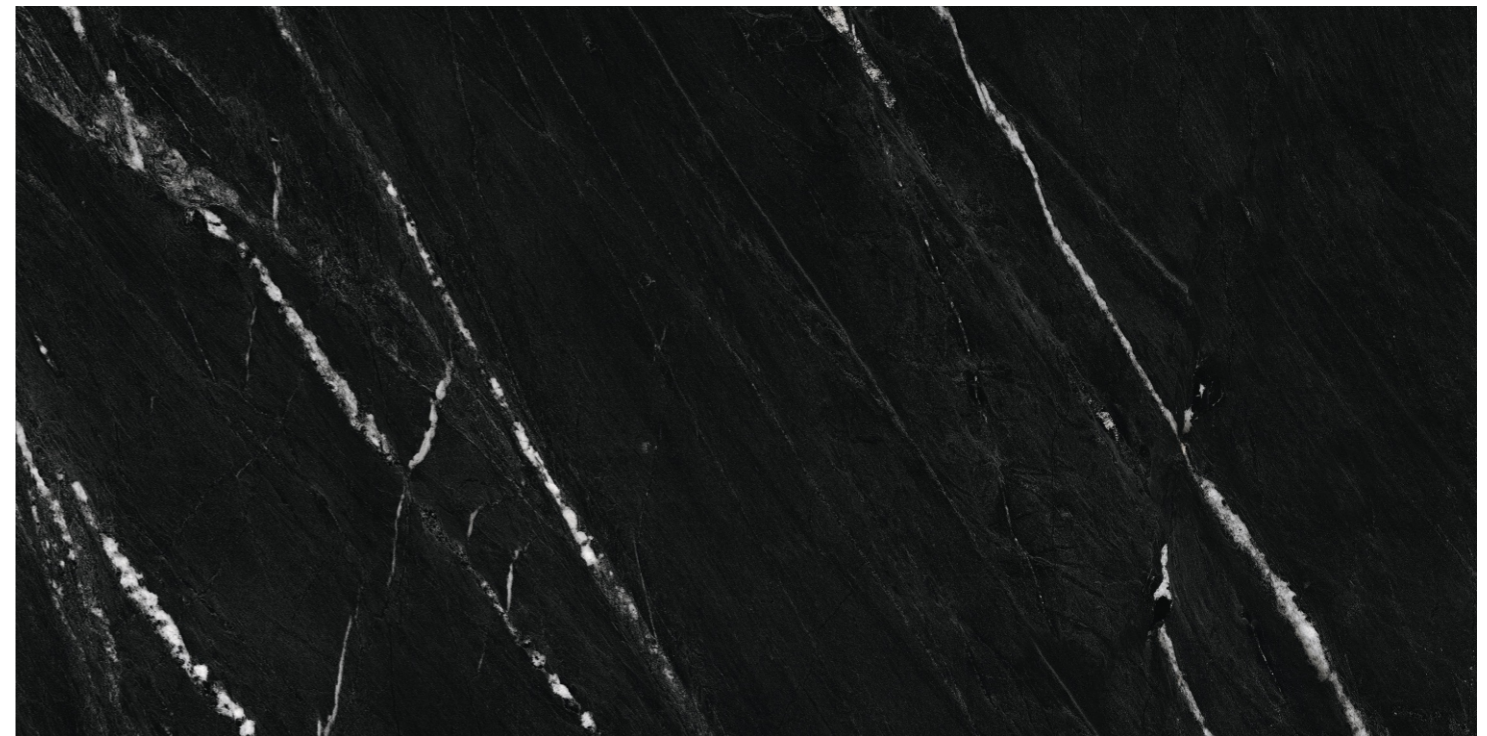

MARINE BLACK

MARINE BLACK

Random
08

600x
1200mm

Surface
Tech Matt