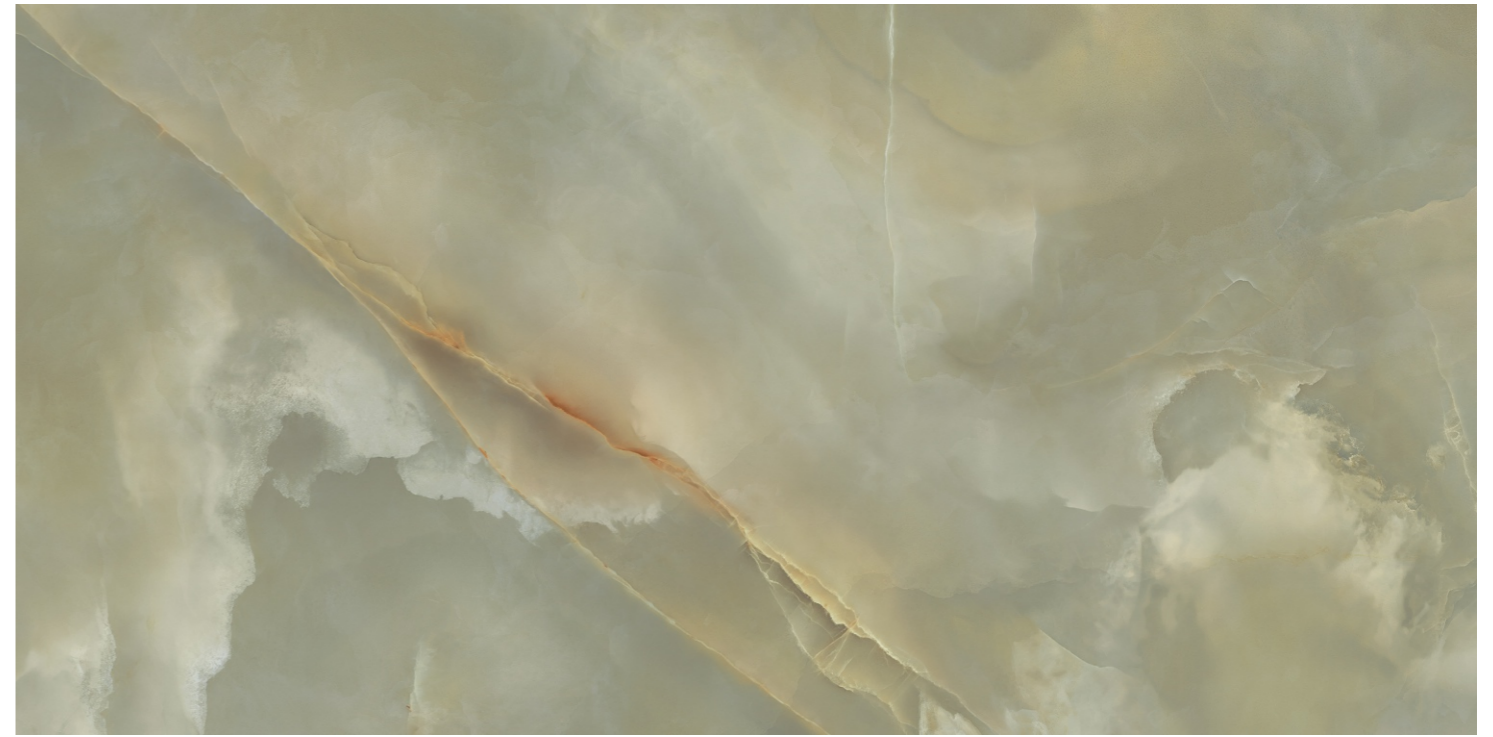

JENNIFER AQUA

FABULA
COLLECTION

ITACA[®]
an italian live

JENNIFER AQUA

Random
12

600x
1200mm

Surface
Tech Matt

JENNIFER OLIVE