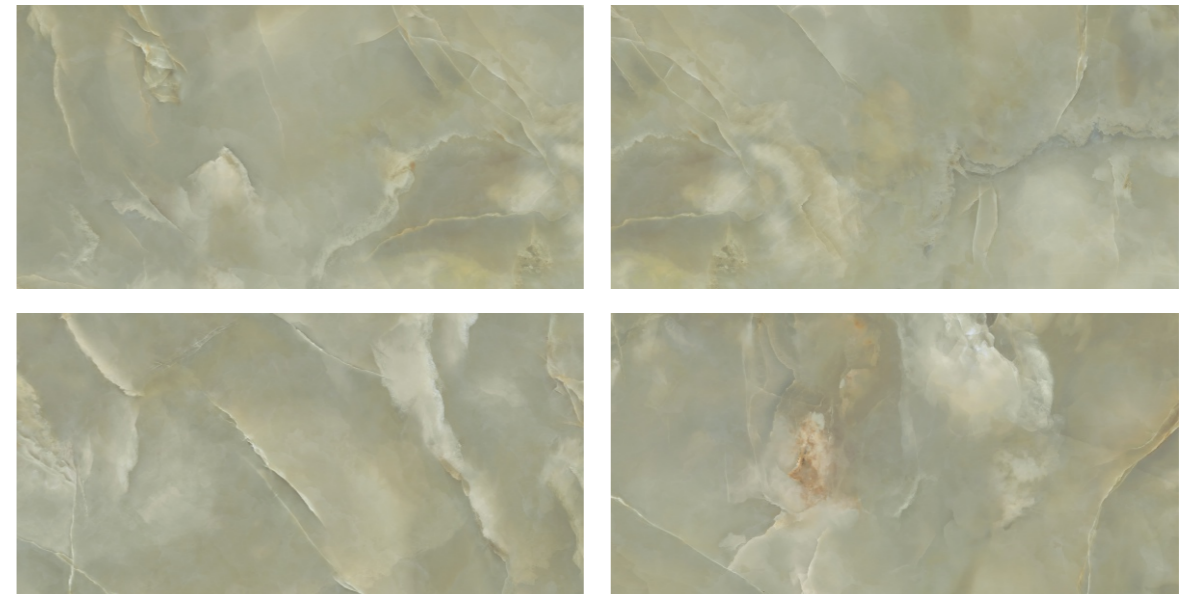

JENNIFER AQUA

FABULA
COLLECTION

ITACA[®]
an italian live

JENNIFER AQUA

Random
12

600x
1200mm

Surface
Tech Matt

JENNIFER OLIVE